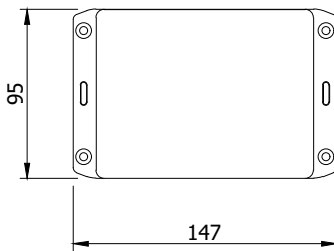

SERVETTO i3

centralina | control unit