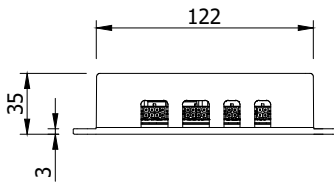

SERVETTO i3

centralina | control unit