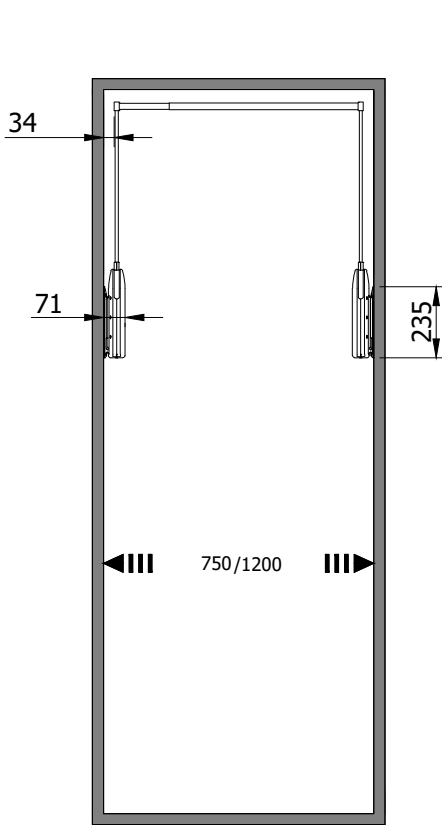

SERVETTO i3

standard
standard

BIANCO - CROMATO LUCIDATO
white - chrome-plated

SE01LZi341

BIANCO - BIANCO
white - white

SE01LZi344

BROWN - BROWN
brown - brown

SE01LZi3BB

con inclinometro
with inclination device

BIANCO - CROMATO LUCIDATO
white - chrome-plated

S1LZINi341

BIANCO - BIANCO
white - white

S1LZINi344

BROWN - BROWN
brown - brown

S1LZINi3BB