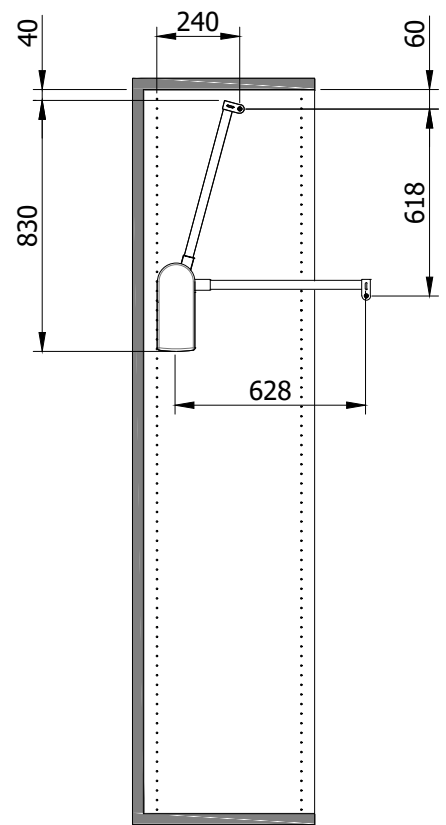

SERVETTO i3

standard
standard

BIANCO - CROMATO LUCIDATO
white - chrome-plated

SE01LZi341

BIANCO - BIANCO
white - white

SE01LZi344

BROWN - BROWN
brown - brown

SE01LZi3BB

con inclinometro
with inclination device

BIANCO - CROMATO LUCIDATO
white - chrome-plated

S1LZINi341

BIANCO - BIANCO
white - white

S1LZINi344

BROWN - BROWN
brown - brown

S1LZINi3BB