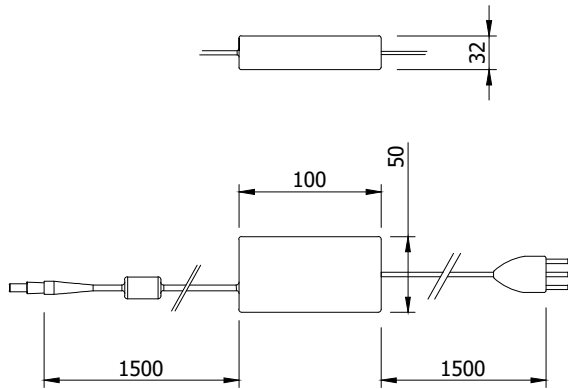

SERVETTO i3

trasformatore | transformer