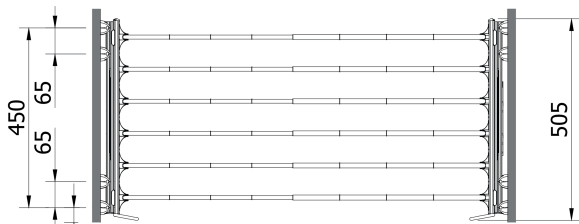

PORTAPANTALONI ESTENSIBILE ESTRAIBILE

pull-out width adjustable trousers rack

TRASPARENTE - ALLUMINIO LUCIDO
transparent - bright aluminium

PORPFSEXT **FS**
PORPTSEXT **TS**

BIANCO - ALLUMINIO LUCIDO
white - bright aluminium

PORPFSEX4 **FS**
PORPTSEX4 **TS**

600 / 1000 **FS**

BIANCO - BIANCO
white - white

PORPFS404 **FS**
PORPTS404 **TS**

BROWN - BROWN
brown - brown

PORPFSEXB **FS**
PORPTSEXB **TS**

620 / 1000 **TS**

DETTAGLI ESTRAZIONE

extraction details

FS con Flowing System
with Flowing System

TS con Total System
with Total System