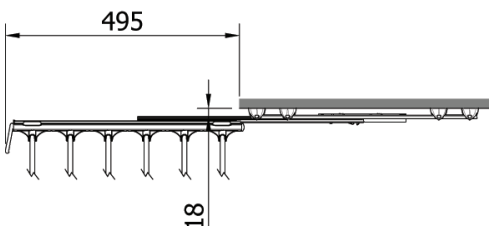

PORPFSEX4 **FS**
PORPTSEX4 **TS**

600 / 1000 **FS**

BIANCO - BIANCO
white - white

PORPFS404 **FS**
PORPTS404 **TS**

BROWN - BROWN
brown - brown

PORPFSEXB **FS**
PORPTSEXB **TS**

620 / 1000 **TS**

DETTAGLI ESTRAZIONE

extraction details

FS con Flowing System
with Flowing System

TS con Total System
with Total System