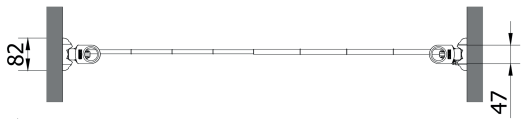

PORTAPANTALONI ESTENSIBILE ESTRAIBILE

pull-out width adjustable trousers rack

TRASPARENTE - ALLUMINIO LUCIDO
transparent - bright aluminium

PORPFSEXT **FS**
PORPTSEXT **TS**

BIANCO - ALLUMINIO LUCIDO
white - bright aluminium

PORPFSEX4 **FS**
PORPTSEX4 **TS**

600 / 1000 **FS**

BIANCO - BIANCO
white - white

PORPFS404 **FS**
PORPTS404 **TS**

BROWN - BROWN
brown - brown

PORPFSEXB **FS**
PORPTSEXB **TS**

620 / 1000 **TS**

DETTAGLI ESTRAZIONE

extraction details

FS con Flowing System
with Flowing System

TS con Total System
with Total System