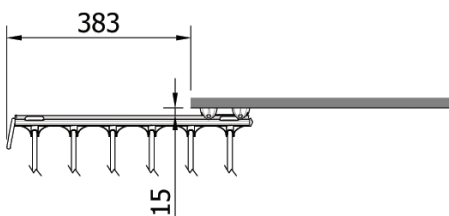

PORPFSEX4 **FS**
PORPTSEX4 **TS**

600 / 1000 **FS**

BIANCO - BIANCO
white - white

PORPFS404 **FS**
PORPTS404 **TS**

BROWN - BROWN
brown - brown

PORPFSEXB **FS**
PORPTSEXB **TS**

620 / 1000 **TS**

DETTAGLI ESTRAZIONE

extraction details

FS con Flowing System
with Flowing System

TS con Total System
with Total System