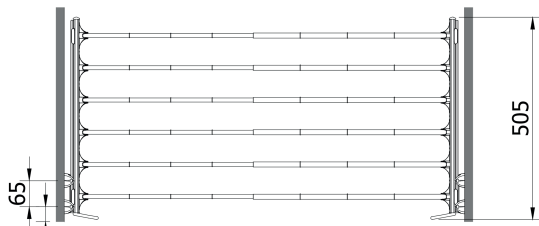

PORTAPANTALONI ESTENSIBILE ESTRAIBILE

pull-out width adjustable trousers rack

TRASPARENTE - ALLUMINIO LUCIDO
transparent - bright aluminium

PORPFSEXT **FS**
PORPTSEXT **TS**

BIANCO - ALLUMINIO LUCIDO
white - bright aluminium

PORPFSEX4 **FS**
PORPTSEX4 **TS**

600 / 1000 **FS**

BIANCO - BIANCO
white - white

PORPFS404 **FS**
PORPTS404 **TS**

BROWN - BROWN
brown - brown

PORPFSEXB **FS**
PORPTSEXB **TS**

620 / 1000 **TS**

DETTAGLI ESTRAZIONE

extraction details

FS con Flowing System
with Flowing System

TS con Total System
with Total System